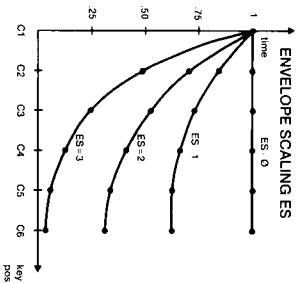

OSCILLATOR CONTROLS	
1	RELATIVE FREQUENCY
2	DETUNE
3	ENVEL. ATTACK RATE ar
4	ENVEL. DECAY RATE dr
5	ENVEL. SUSTAIN LEVEL sr
6	ENVEL. SUSTAIN RATE sr
7	ENVEL. RELEASE RATE rr
8	ENVEL. SCALING ES
9	LEVEL
10	LEVEL SCALING SIGN
11	LEVEL SCALING AMOUNT LS
12	KEY VELOCITY SENSITIVITY

SOUND CONTROLS	
21	OSCILLATOR COMBINATION
22	FEEDBACK
23	OCTAVE
24	SEMITONE TRANSPOSE
25	DETUNE
26	PITCH ENVELOPE ATTACK
27	PITCH ENVELOPE DECAY
28	PITCH ENVELOPE LEVEL
29	PITCH ENVELOPE TYPE
30	VIBRATO WAVE ~ <input type="checkbox"/> <input type="checkbox"/> RND
31	VIBRATO SPEED
32	VIBRATO DEPTH
33	VIBRATO DELAY TIME
34	VIBRATO DEPTH M.C. SENS.
35	REPEAT
36	CHORUS
37	LEVEL
38	