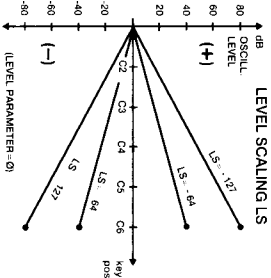

OSCILLATOR CONTROLS	
1	RELATIVE FREQUENCY
2	DETUNE
3	ENVEL. ATTACK RATE ar
4	ENVEL. DECAY RATE dr
5	ENVEL. SUSTAIN LEVEL sr
6	ENVEL. SUSTAIN RATE sr
7	ENVEL. RELEASE RATE rr
8	ENVEL. SCALING ES
9	LEVEL
10	LEVEL SCALING SIGN
11	LEVEL SCALING AMOUNT LS
12	KEY VELOCITY SENSITIVITY

SOUND CONTROLS	
21	OSCILLATOR COMBINATION
22	FEEDBACK
23	OCTAVE
24	SEMITONE TRANSPOSE
25	DETUNE
26	PITCH ENVELOPE ATTACK
27	PITCH ENVELOPE DECAY
28	PITCH ENVELOPE LEVEL
29	PITCH ENVELOPE TYPE
30	VIBRATO WAVE ~ <input type="checkbox"/> <input type="checkbox"/> RND
31	VIBRATO SPEED
32	VIBRATO DEPTH
33	VIBRATO DELAY TIME
34	VIBRATO DEPTH M.C. SENS.
35	REPEAT
36	CHORUS
37	LEVEL
38	