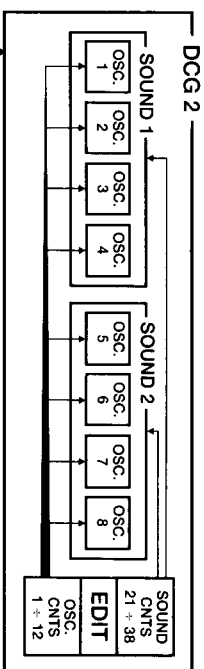

OSCILLATOR CONTROLS	
1	RELATIVE FREQUENCY
2	DETUNE
3	ENVEL. ATTACK RATE ar
4	ENVEL. DECAY RATE dr
5	ENVEL. SUSTAIN LEVEL sr
6	ENVEL. SUSTAIN RATE sr
7	ENVEL. RELEASE RATE rr
8	ENVEL. SCALING ES
9	LEVEL
10	LEVEL SCALING SIGN
11	LEVEL SCALING AMOUNT LS
12	KEY VELOCITY SENSITIVITY

SOUND CONTROLS	
21	OSCILLATOR COMBINATION
22	FEEDBACK
23	OCTAVE
24	SEMITONE TRANSPOSE
25	DETUNE
26	PITCH ENVELOPE ATTACK
27	PITCH ENVELOPE DECAY
28	PITCH ENVELOPE LEVEL
29	PITCH ENVELOPE TYPE
30	VIBRATO WAVE ~ <input type="checkbox"/> <input type="checkbox"/> RND
31	VIBRATO SPEED
32	VIBRATO DEPTH
33	VIBRATO DELAY TIME
34	VIBRATO DEPTH M.C. SENS.
35	REPEAT
36	CHORUS
37	LEVEL
38	

MODULATION CONTROL MC	
1	VIBRATO
2	LEVEL
3	PITCH BEND
4	PORTAMENTO TIME

DCG1 - DCG2 - CONTROLS	
5	DETUNE
6	PITCH RANGE

TRANSPOSE	
7	MASTER TRANSPOSE (SEMITONE)
8	FINE TUNING
9	ARABIAN SCALE

10	EDIT RECALL
11	VOICE INITIALISATION
12	PROGRAM SEQUENCE RECORDER

SPLIT & MIDI EDIT	
13	SPLIT POINTS
14	OCTAVE TRANSPOSE
15	MIDI CHANNEL
16	VIBRATO MC ON/OFF
17	LEVEL MC ON/OFF
18	PEDAL SUSTAIN CNT. ON/OFF
19	PORTAMENTO ON/OFF

MIDI FUNCTION ON/OFF	
20	OMNI MODE
21	MC TRANSMIT-RECEIVE
22	SYSTEM EXCLUSIVE
23	PROGRAM CHANGE